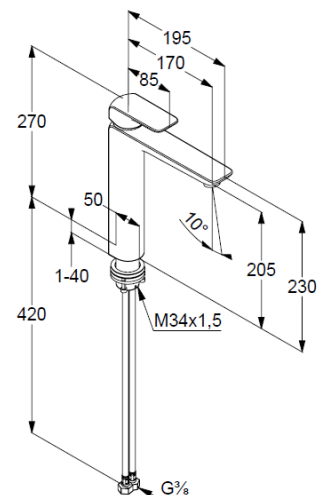

Technische Daten/ Technical Data

KLUDI AMEO
single lever basin mixer for washbowls
DN 15

Ref.:
412960575

Finishes:
05 chrome

Product description
Manufacturer KLUDI GmbH & Co. KG
Typ: KLUDI AMEO
single lever basin mixer
Ref.: 412960575

basin mixer for washbowls
single lever mixer
1-hole mounted
solid lever, metal
aerator, S-Pointer M24 PCA
ceramic cartridge with hot water safety device
flow rate at 3 bar 5 l/min.
fixed spout
rapid installation set
without pop up waste

Produktabbildung/ Product picture

Maßzeichnung/ Dimensional drawing

Durchfluss/ Flow rate